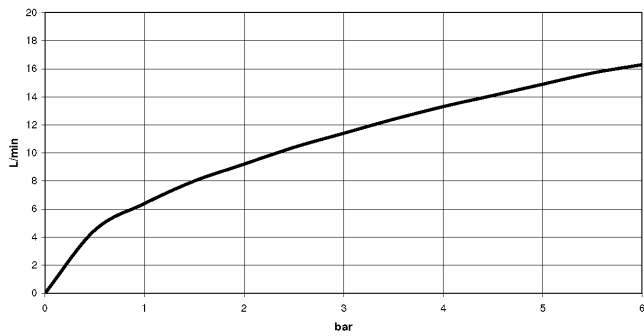

Recommended miscellaneous

Rosette - Chrome

- with round rosette

12 720 660-00

Concealed wall mounting -

35 050 970 90

mm [inches]

Flow rate chart